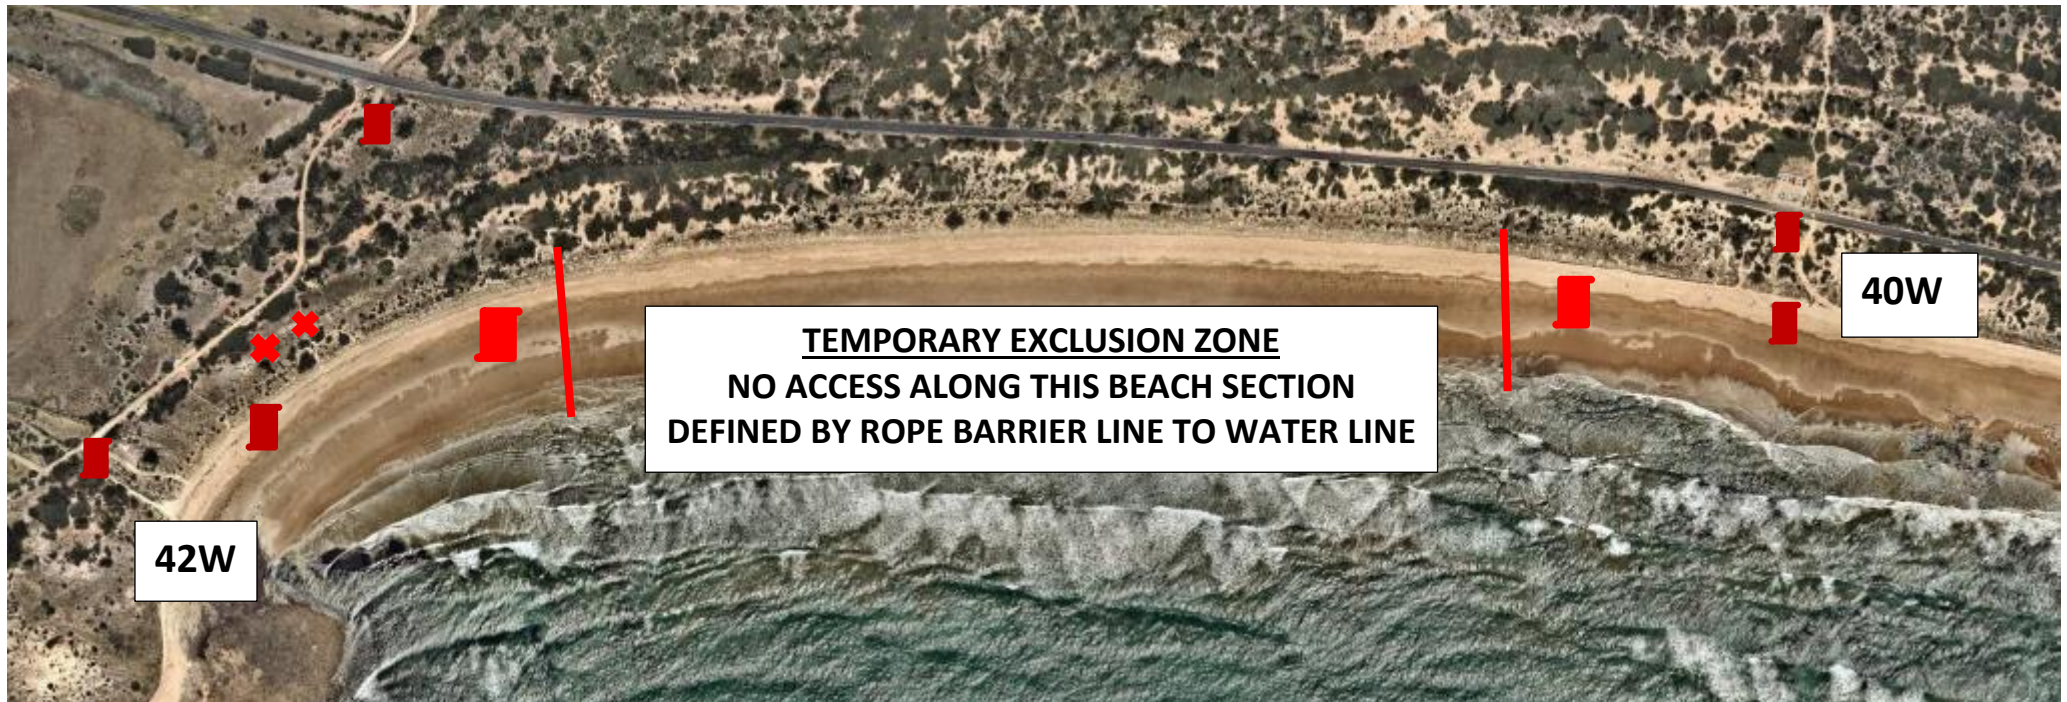

TEMPORARY EXCLUSION ZONE FOR THE PROTECTION OF WILDLIFE; HOODED PLOVER BREEDING - CHICKS ON BEACH

NO CONTINUOUS ACCESS ALONG THE BEACH BETWEEN ACCESS TRACK 40W AND ACCESS TRACK 42W FOR ANY INDIVIDUAL AT ANY TIME WHILE TEMPORARY EXCLUSION SIGNAGE IN PLACE, NO DOGS PERMITTED AT ANY TIME

 TEMPORARY EXCLUSION ZONE SIGN, NO ACCESS ALONG BEACH  TEMPORARY EXCLUSION ZONE AHEAD

 NO ACCESS, SIGNS AND BARRIER

BY ORDER OF BARWON COAST COMMITTEE OF MANAGEMENT INC, CROWN LAND (RESERVES) ACT 1978, REGULATIONS.